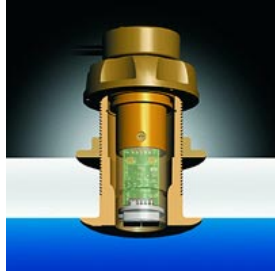

## Ultrasonic Speed Sensor

### Speed- and Temperature Sensor

Airmar's revolutionary CS4500 makes cutting edge, high technology speed sensing affordable. Instead of a paddlewheel, it uses two transducers mounted in one compact housing to detect particles in the water and calculates speed based on their distance apart. The CS4500 reacts instantaneously to changes in boat speed and is one of the most reliable and accurate speed sensors in the market.