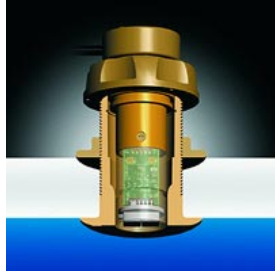

# Sonic Log Ultrasonic Speed Sensor

## Speed- and Temperature Sensor

Airmar's revolutionary CS4500 makes cutting edge, high technology speed sensing affordable. Instead of a paddlewheel, it uses two transducers mounted in one compact housing to detect particles in the water and calculates speed based on their distance apart. The CS4500 reacts instantaneously to changes in boat speed and is one of the most reliable and accurate speed sensors in the market.

Instead of the CS4500, four very economic paddle wheel transducers are available. They can be retracted for cleaning.

- **Sonic Speed-Sensor:** 0,1 .. 40 kt
- Regatta Speed-Sensor: 0,3 ... 30 kt
- Cruise Speed-Sensor: 1,0 ... 32 kt
- Planing Boat Sensor: 2,0 ... 48 kt
- Universal Speed-Sensor: 1,5 ... 42 kt